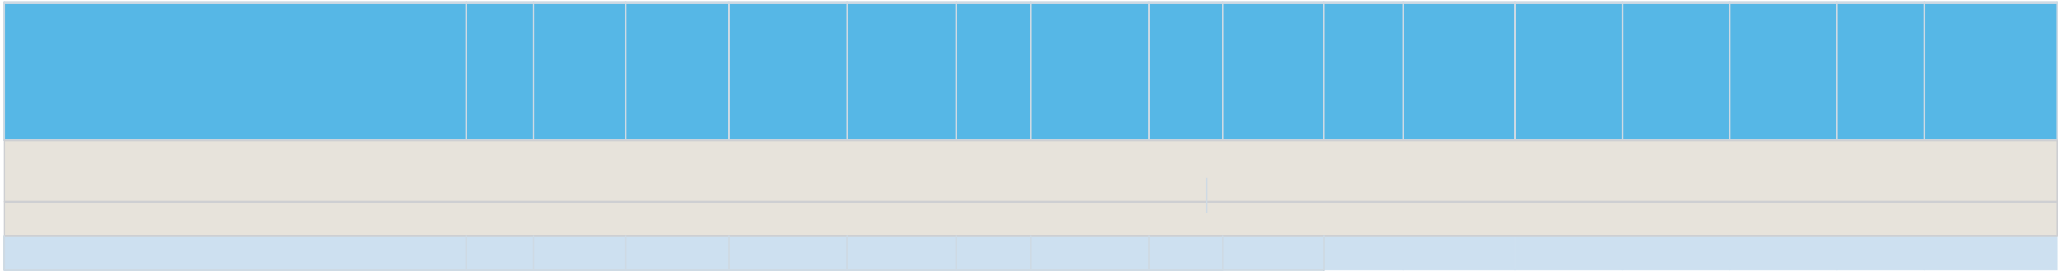

2020-21 Texas Academic Performance Report (TAPR)

This page is intentionally blank.

Blue header row																	
White cell with rowspan=3																	

- * Indicates results are masked due to small numbers to protect student confidentiality.
- Indicates there are no students in the group.
- + Indicates that rates for reading and mathematics are based on the cumulative results from the first and second administrations of STAAR.